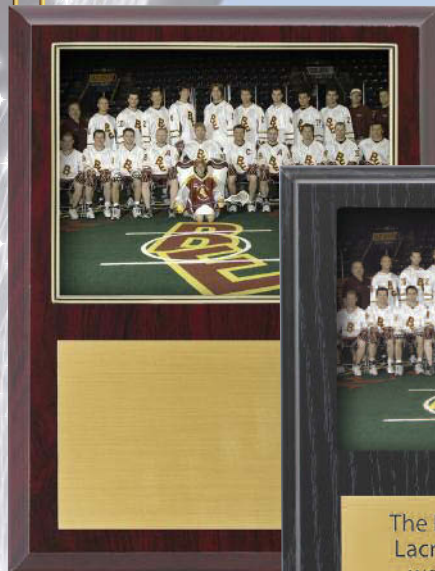

SPECIALTY PLAQUES

CHERRY FINISH PERPETUAL PLAQUES IN 3 SIZES

P510A \$54.95
11¾" x 13¾" Holds 12 Plates

P510B \$69.95
11¾" x 15¾" Holds 18 Plates

P510C \$89.95
11¾" x 18¾" Holds 24 Plates

PHOTO PLAQUES

P520GA

P410G

P410G \$29.95 9" x 12" (holds 5" x 7" photo)
available in Black Oak or Cherry Wood

P520GA \$24.95 9" x 12" (holds 5" x 7" photo)
available in all colours shown on page 50

CERTIFICATE PLAQUES

P400W

P500GA