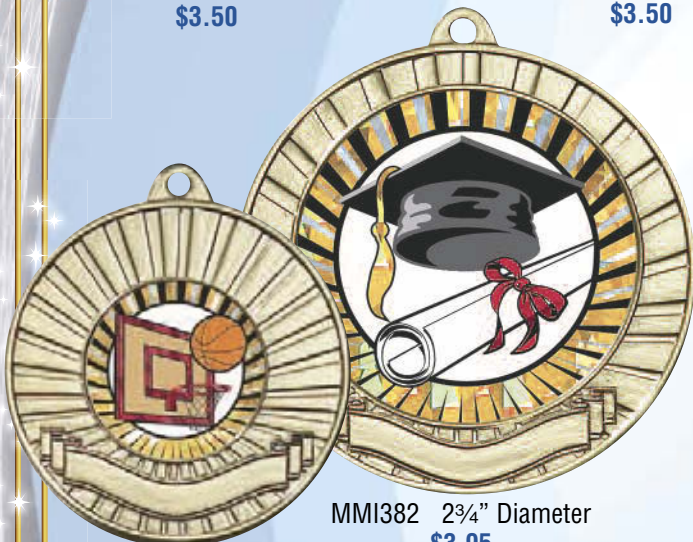

INSERT MEDALS

ALL MEDALS ON PAGE 44 ACCEPT INSERT OF YOUR CHOICE.
PLEASE SEE PAGES 38 AND 45 FOR AVAILABLE INSERTS

MMI5070 2 5/8" Diameter
\$4.50

MMI5050 2" Diameter
\$3.25

Insert Medals are available in 3 colors: Antique Gold, Antique Silver and Antique Bronze

MMI3350 2" Diameter \$2.95

MMI 3350 shown in 3 available colors: Antique Gold, Antique Silver, Antique Bronze

MMI3750 2" Diameter
\$3.25

MSM300 2" Diameter
\$2.95

MMI3562A 2 1/2" Diameter
\$3.50

MMI2170 2 1/2" Diameter
\$3.50

MMI550 2" Diameter
\$2.75

MMI381 2" Diameter
\$2.95

MMI382 2 3/4" Diameter
\$3.95

MMI 381 & 382 also available in bright gold finish as shown

MMI435 2" Diameter
\$2.75

MMI2370 2 5/8" Diameter
\$3.95

Medals are engravable